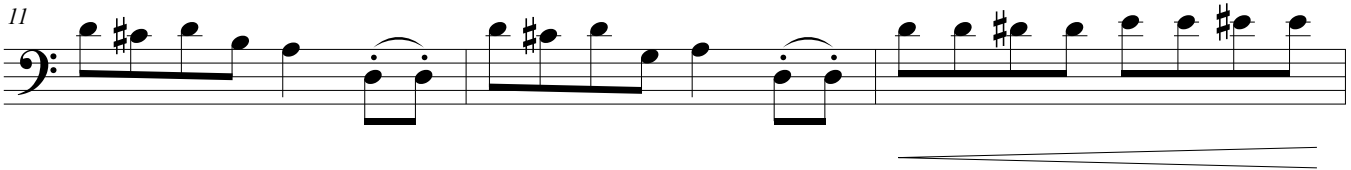

Bass Audition Etude - Year C

South Dakota Middle School All State Orchestra

♩ = 90

A Federated State Association of