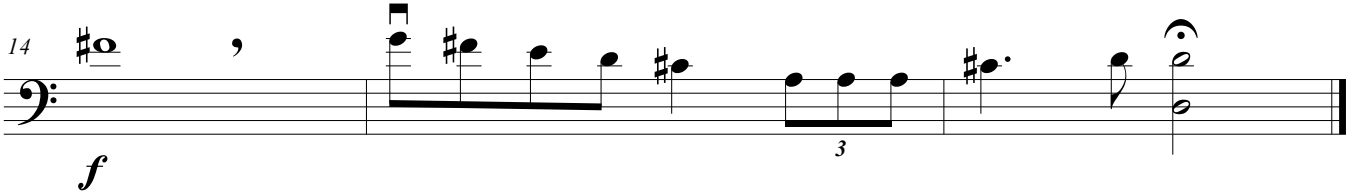

Bass Audition Etude - Year C

South Dakota Middle School All State Orchestra

♩ = 90

A Federated State Association of